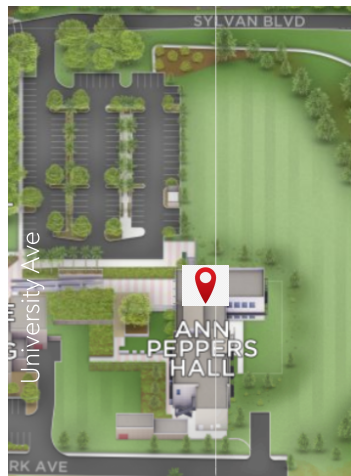

About the Venue

ANN PEPPERS LAWNS

Located off of University Avenue

One of the newest buildings on campus, state-of-the-art Ann Peppers Hall is part of the Center for the Arts. Surrounded by two beautiful lawns Ann Peppers is perfect for intimate receptions, weddings, garden parties and more.

Features

- Manicured lawns
- Patio
- Convenient Parking
- WiFi capable

Capacity

- East Lawn 352 Banquet
- West Lawn 576 Banquet

*Images main feature sub-rented items

Inquire with events@redlands.edu for pricing